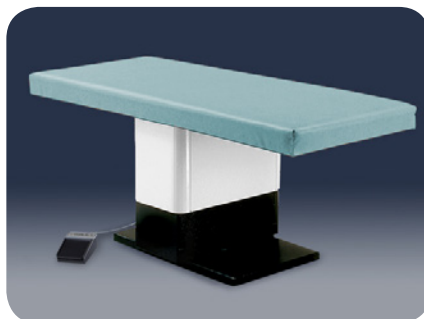

### UPHOLSTERY COLORS

Fawn

Ocean Jade

Cambridge Blue

Earthen Brown

Windsor Wine

Ninja

Fawn  
(above)